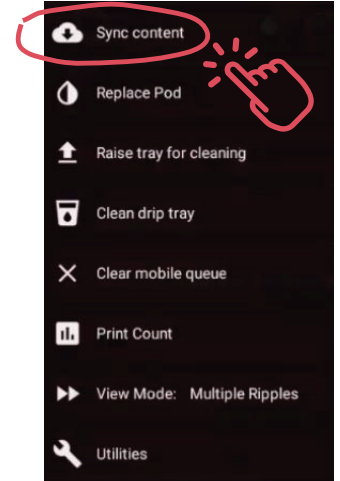

4

Ripples Care Center
support@steamcc.com
+972-3-779-5020