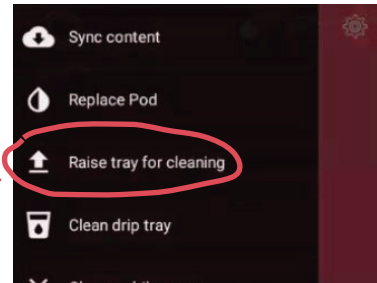

Daily Maintenance

1

2

3

Basic Operation

Settings Menu

Favorites/ Edit Ripple

Printing