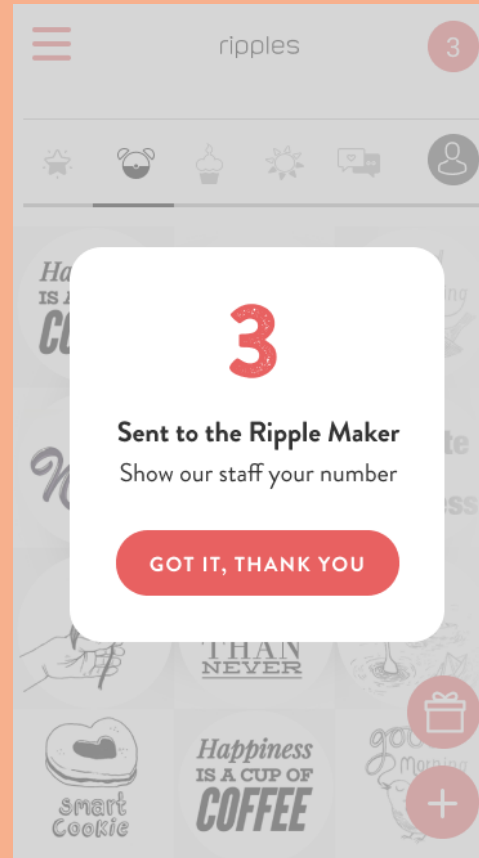

Mobile Queue
Number