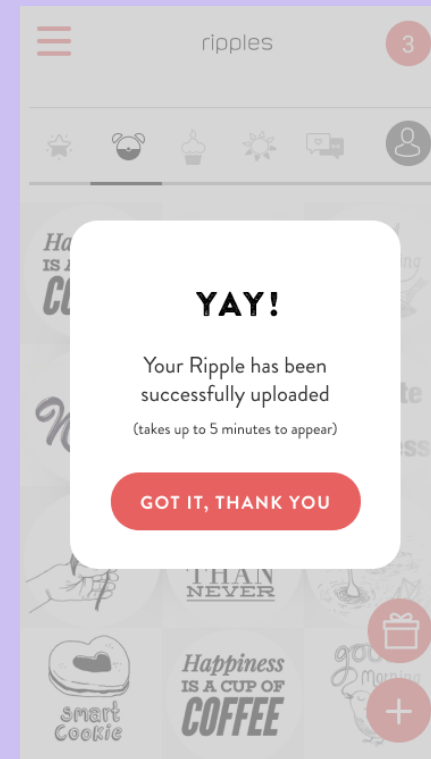

MAIN PAGE

Open the menu to switch locations or to logout.

CREATE A NEW DESIGN

Create text or image or photo

Create text Ripple

OR

Create image Ripple

SEND TO MOBILE QUEUE

Tap
Print

Mobile Queue
Number

Print = Send to Mobile queue

Note the change, now you will be asked to print or to upload the new design.

Printing sends the image to the mobile queue.

UPLOAD TO CHANNEL

Tap
Upload

Select
Channel

YAY! Your new design has been
uploaded permanently to the
Ripples Cloud!

NO ACCOUNT?

Login

×

**BUSINESS
OWNER LOGIN**

Use your Ripples Cloud user

E-mail !