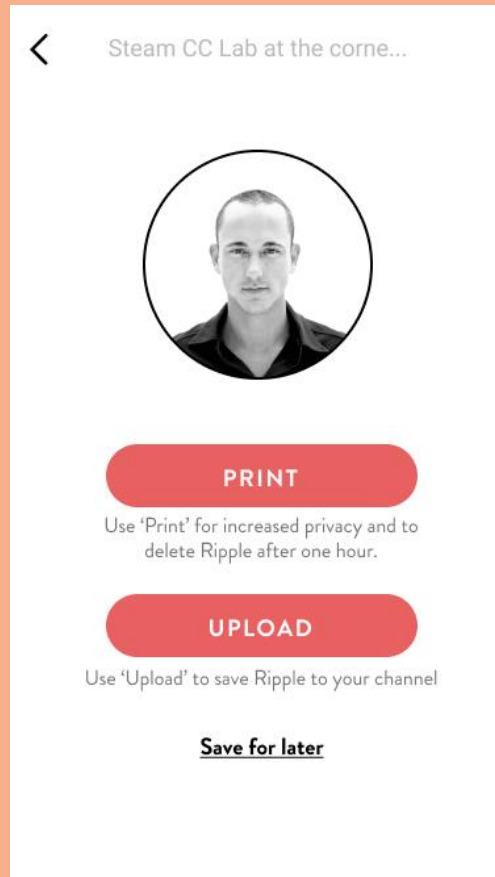

SEND TO MOBILE QUEUE

Tap
Print