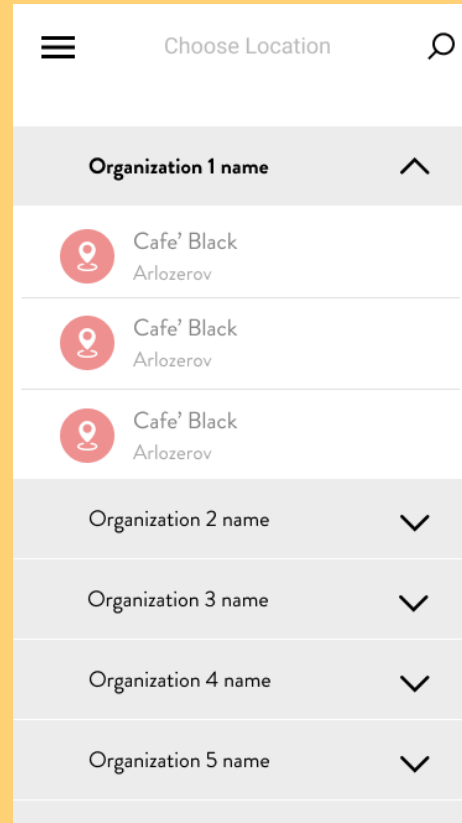

Lets you save Ripples to your content channels or to send to mobile queue

Or
[Go to private location by ID](#)

[Need an account? >](#)

Use your Ripples Cloud User email and password to login to your location.

If you don't have a user, please reach out to us at support@drinkripples.com

SELECT LOCATION

Search Location

Select location

Select which org and which location you wish to add a new design to.

You will only be asked to choose a location if you have more than one organization/location.

MAIN PAGE

Open the menu to switch locations or to logout.

CREATE A NEW DESIGN

Create text or image or photo

Create text Ripple

OR

Create image Ripple

SEND TO MOBILE QUEUE