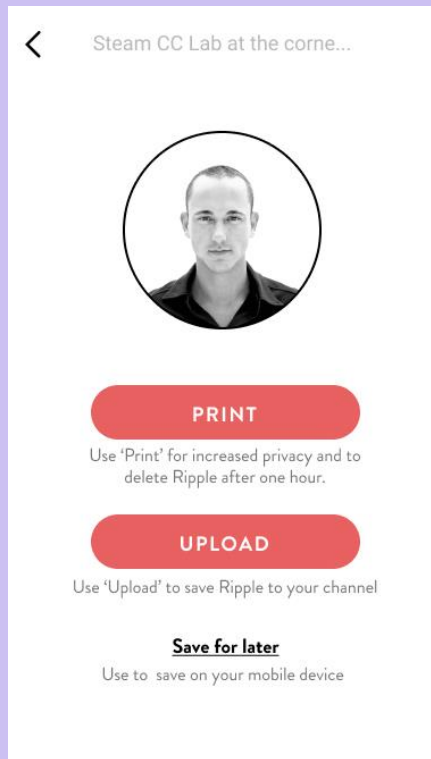

MAIN PAGE

Open the menu to switch locations or to logout.

CREATE A NEW DESIGN

Create text or image or photo

Create text Ripple

OR

Create image Ripple

SEND TO MOBILE QUEUE

Tap
Print

Mobile Queue
Number

Print = Send to Mobile queue

Note the change, now you will be asked to print or to upload the new design.

Printing sends the image to the mobile queue.

UPLOAD TO CHANNEL

Tap
Upload

Select
Channel

YAY! Your new design has been
uploaded permanently to the
Ripples Cloud!

NO ACCOUNT?

Login

×

**BUSINESS
OWNER LOGIN**

Use your Ripples Cloud user

E-mail !