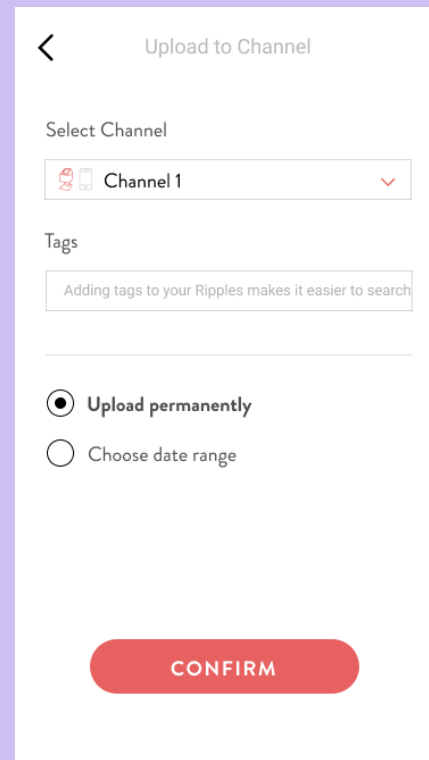

MAIN PAGE

Open the menu to switch locations or to logout.

CREATE A NEW DESIGN

Create text or image or photo

Create text Ripple

OR

Create image Ripple

SEND TO MOBILE QUEUE

Tap
Print

Mobile Queue
Number

Print = Send to Mobile queue

Note the change, now you will be asked to print or to upload the new design.

Printing sends the image to the mobile queue.

UPLOAD TO CHANNEL

Tap
Upload

Select
Channel

YAY! Your new design has been
uploaded permanently to the
Ripples Cloud!

NO ACCOUNT?

Login

×

**BUSINESS
OWNER LOGIN**

Use your Ripples Cloud user

E-mail !