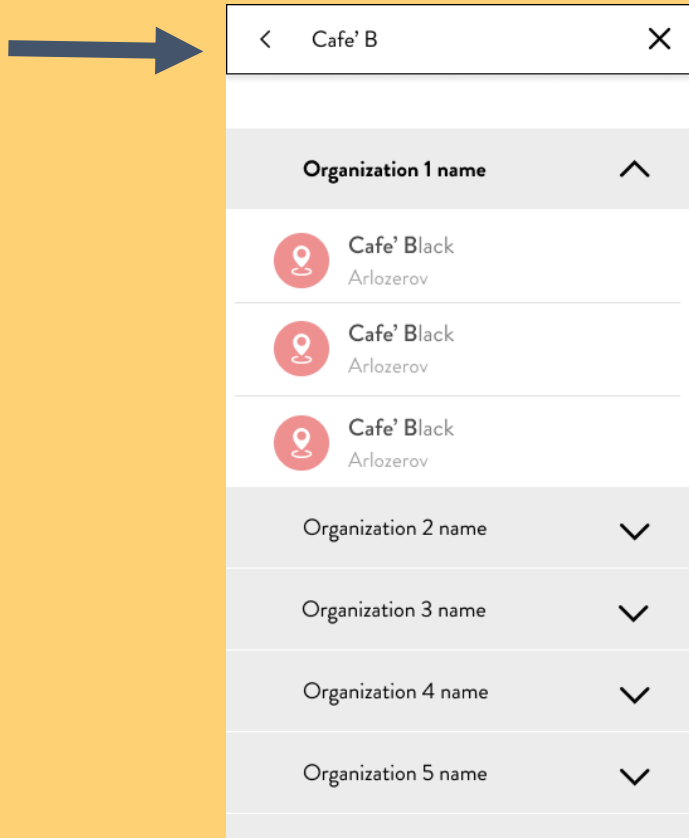

Lets you save Ripples to your content channels or to send to mobile queue

Or
[Go to private location by ID](#)

[Need an account? >](#)

Use your Ripples Cloud User email and password to login to your location.

If you don't have a user, please reach out to us at support@drinkripples.com

SELECT LOCATION

Search Location

Select location

Select which org and which location you wish to add a new design to.

You will only be asked to choose a location if you have more than one organization/location.

MAIN PAGE

Open the menu to switch locations or to logout.

CREATE A NEW DESIGN

Create text or image or photo

Create text Ripple

OR

Create image Ripple

SEND TO MOBILE QUEUE