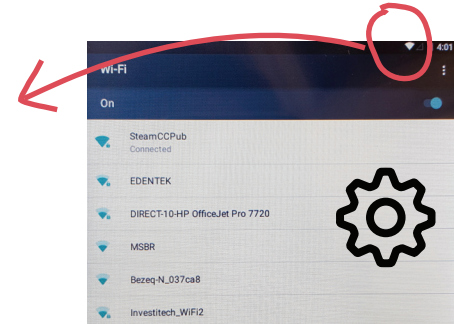

Daily Maintenance

1

2

3

Basic Operation

Settings Menu

Favorites/ Edit Ripple

Printing