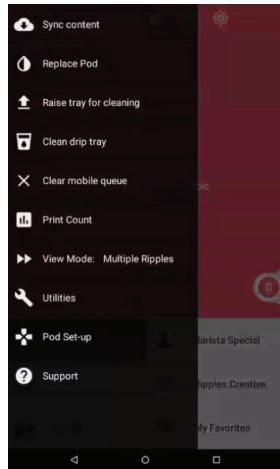

Daily Maintenance

1

2

3

Basic Operation

Settings Menu

Favorites/ Edit Ripple

Printing