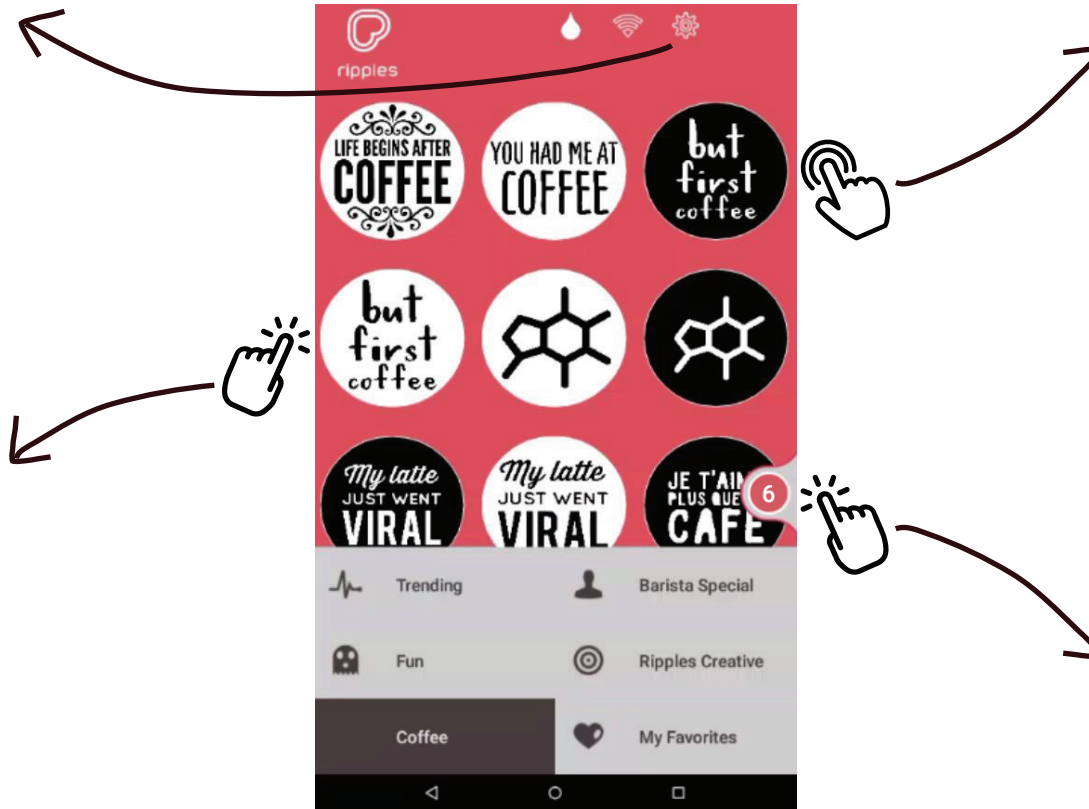

Daily Maintenance

1

2

3

Basic Operation

Settings Menu

Favorites/ Edit Ripple

Printing

Mobile Queue

Trouble-Shooting

WIFI

8 sec.

1

2

3

4