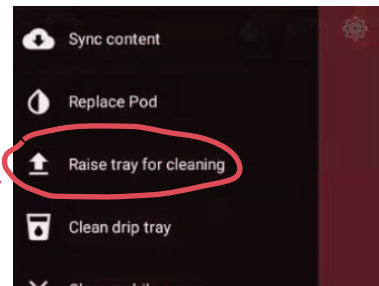

Daily Maintenance

1

2

3

Basic Operation

Settings Menu

Favorites/ Edit Ripple

Printing