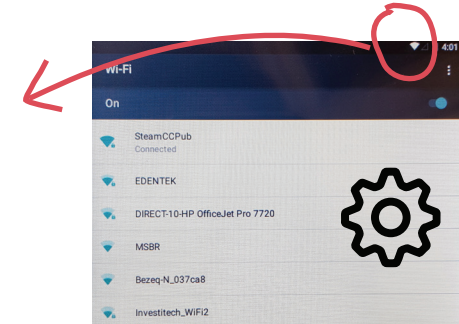

Daily Maintenance

1

2

3

Basic Operation

Settings Menu

Favorites/ Edit Ripple

Printing