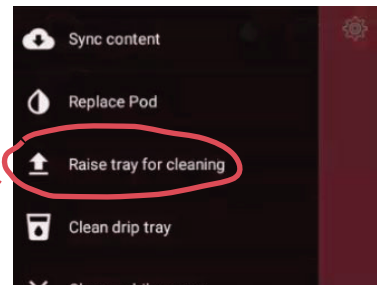

Daily Maintenance

1

2

3

Basic Operation

Settings Menu

Favorites/ Edit Ripple

Printing